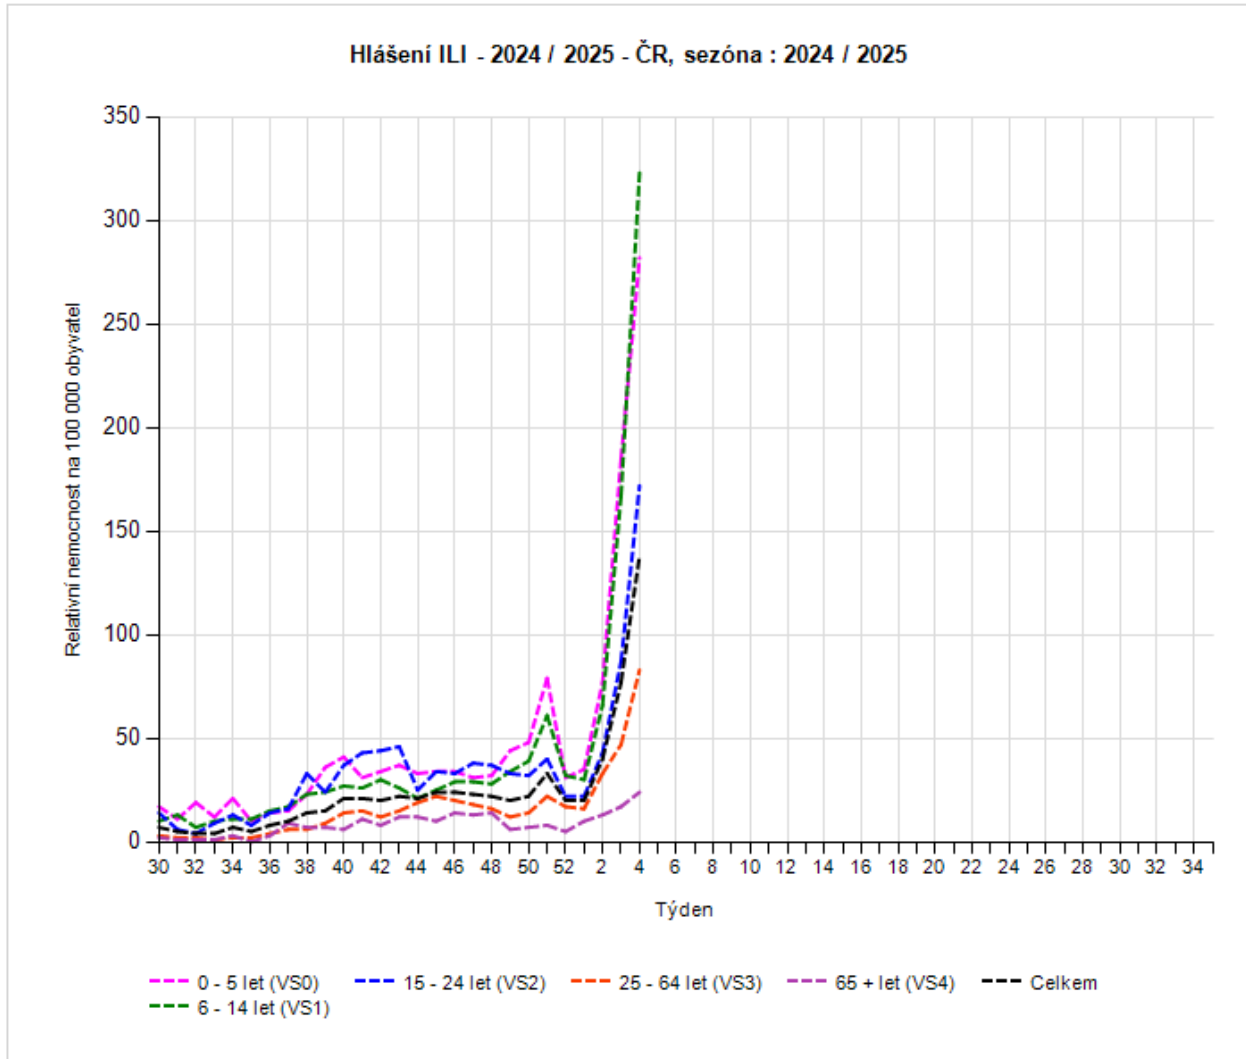

The Czech Republic

Weekly total ILI morbidity per 100000 population.
The Czech Republic

Weekly acute respiratory infections morbidity by age group per 100000 population, 2024/2025

The Czech Republic

Weekly acute respiratory infections morbidity by age group per 100000 population, 2024 / 2025 The Czech Republic

Weekly ILI morbidity by age group per 100000 population, 2024/2025

The Czech Republic

Weekly ILI morbidity by age group per 100000 population, 2024 / 2025 The Czech Republic

Nemocnost ARI pro kraje ČR 4/2025 (morbidity by region), rok: 2025, týden: 4, věková skup.: Celkem