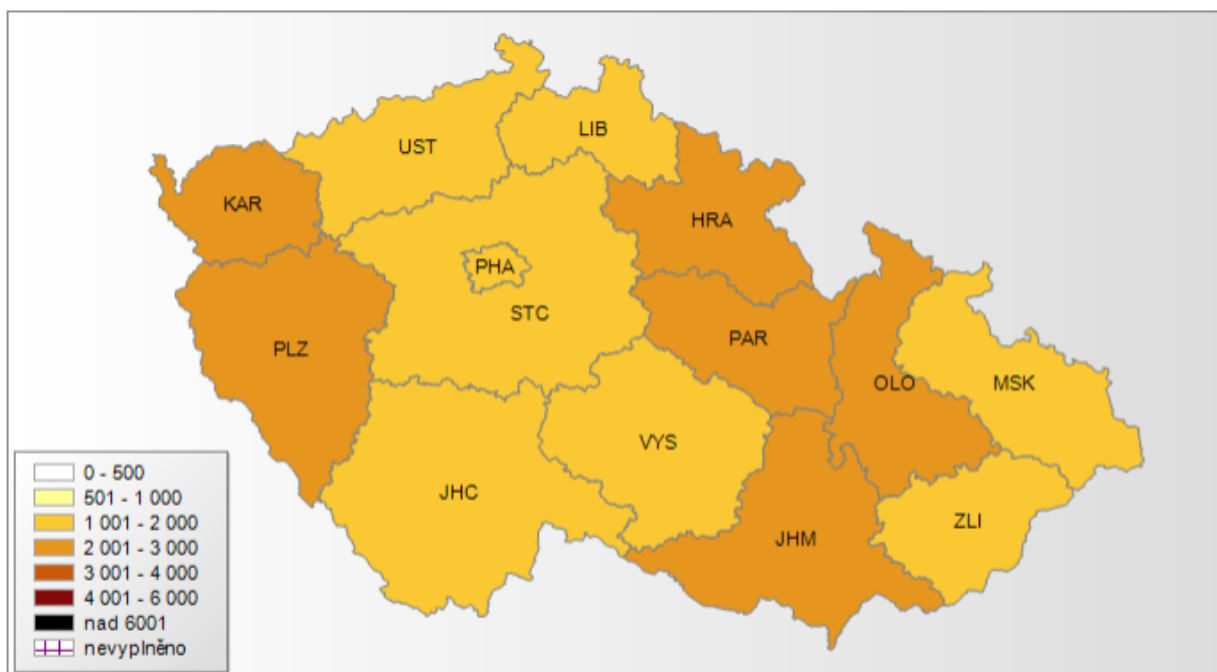

The Czech Republic

Weekly total ILI morbidity per 100000 population.
The Czech Republic

Weekly acute respiratory infections morbidity by age group per 100000 population, 2024/2025

The Czech Republic

Weekly acute respiratory infections morbidity by age group per 100000 population, 2024 / 2025 The Czech Republic

Weekly ILI morbidity by age group per 100000 population, 2024/2025

The Czech Republic

Weekly ILI morbidity by age group per 100000 population, 2024 / 2025 The Czech Republic

Nemocnost ARI pro kraje ČR 4/2025 (morbidity by region), rok: 2025, týden: 4, věková skup.: Celkem