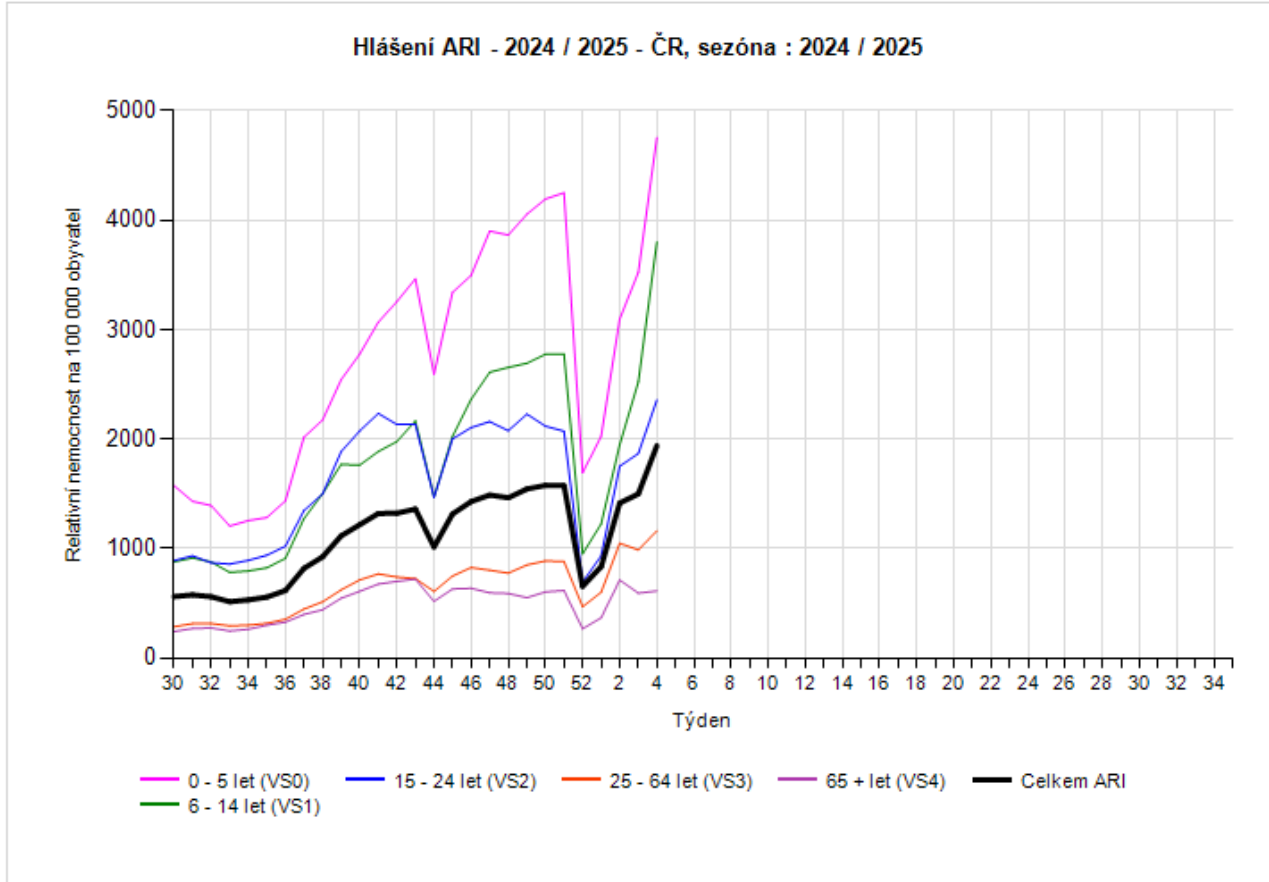

The Czech Republic

Weekly total ILI morbidity per 100000 population.
The Czech Republic

Weekly acute respiratory infections morbidity by age group per 100000 population, 2024/2025

The Czech Republic

Weekly acute respiratory infections morbidity by age group per 100000 population, 2024 / 2025 The Czech Republic

Weekly ILI morbidity by age group per 100000 population, 2024/2025

The Czech Republic

Weekly ILI morbidity by age group per 100000 population, 2024 / 2025 The Czech Republic

Nemocnost ARI pro kraje ČR 4/2025 (morbidity by region), rok: 2025, týden: 4, věková skup.: Celkem